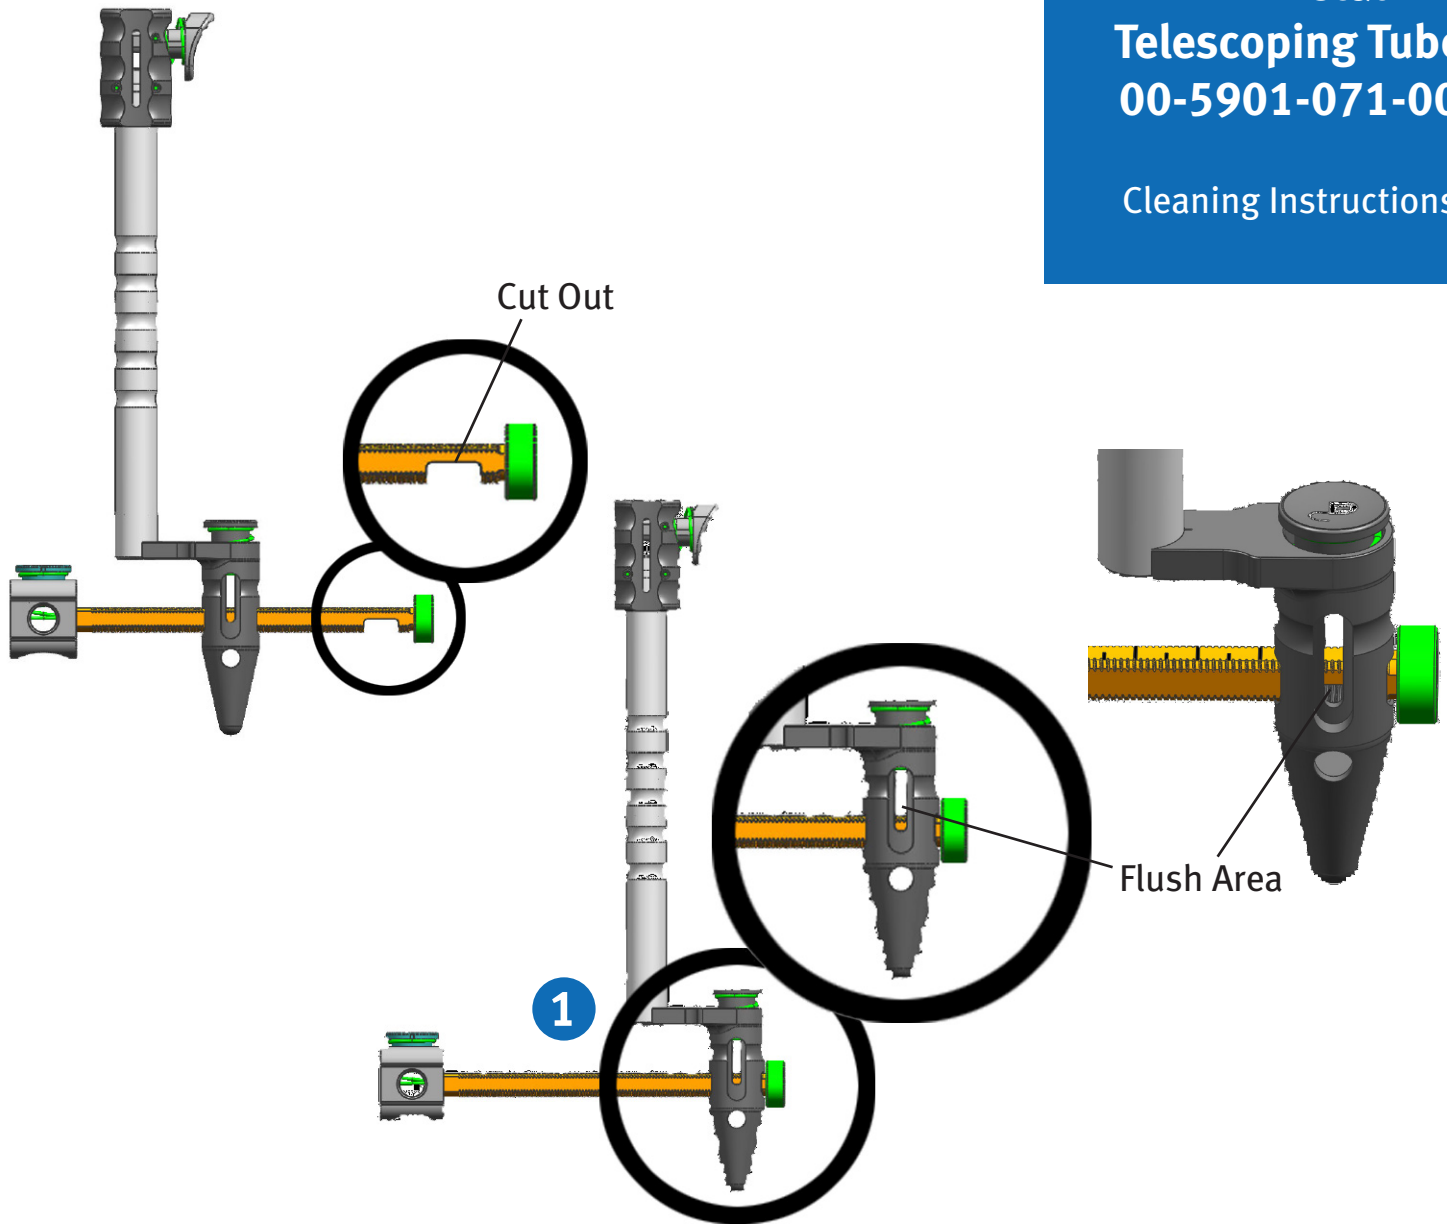

EM Distal Telescoping Tube 00-5901-071-00

Cleaning Instructions

Move assembly to position **1** to access flushable area cut out.
Flush area shown.

+H124970000403001/\$100610F10K

97-0000-403-00 1003-K21 Printed in USA ©2010 Zimmer, Inc.