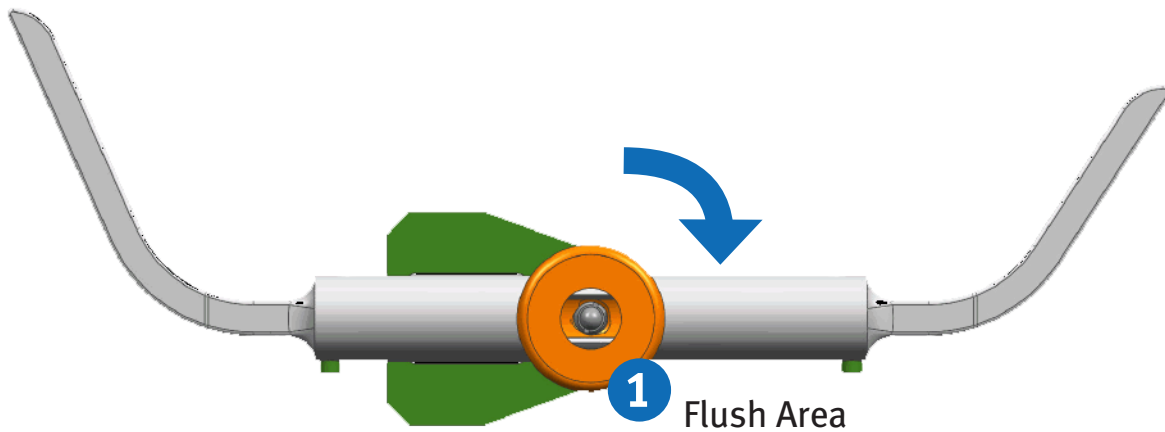

# Tibial Stylus 2/10mm 00-5901-082-00

## Cleaning Instructions

Rotate and center stylus arm **1** to access flushable area.  
Flush area shown.

97-0000-401-00 1003-K20 Printed in USA ©2010 Zimmer, Inc.