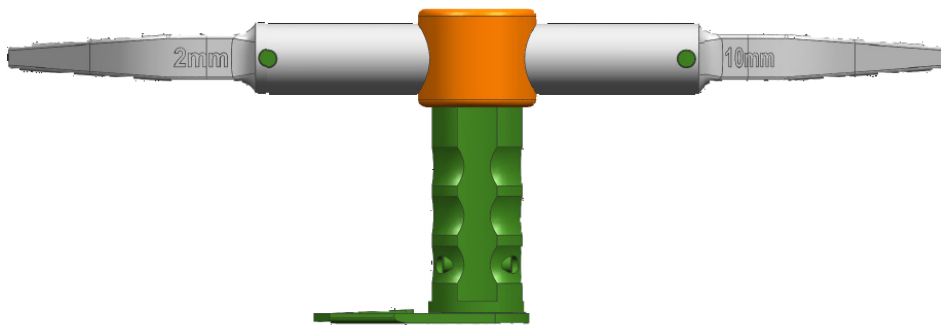

# Tibial Stylus 2/10mm 00-5901-082-00

## Cleaning Instructions

Rotate and center stylus arm **1** to access flushable area.  
Flush area shown.

97-0000-401-00 1003-K20 Printed in USA ©2010 Zimmer, Inc.