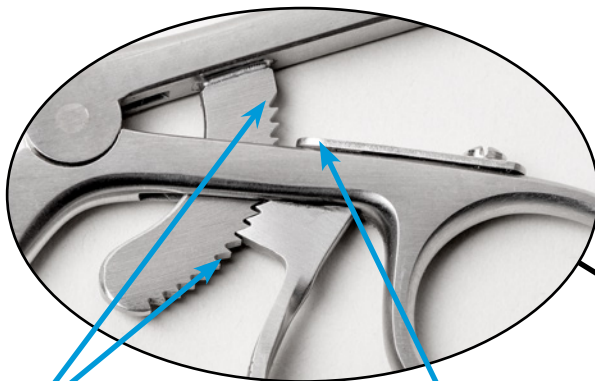

Weitlaner

00-2366-060_070-00

Cleaning Instructions

Flush inside joints

**Depress lever and flush
and brush teeth and slot**

Flush and brush teeth

Flush and brush leaf spring

97-2366-011-00 Printed in USA ©2014 Zimmer, Inc.