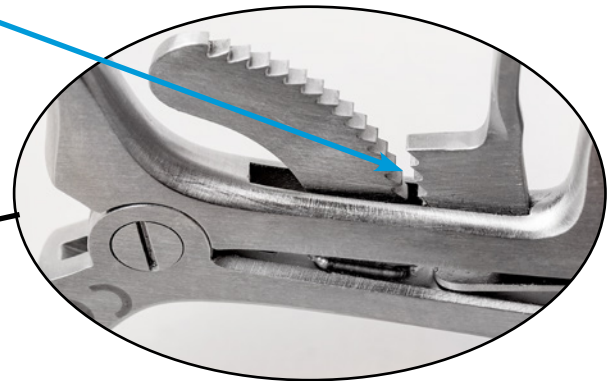

Weitlaner

00-2366-060_070-00

Cleaning Instructions

Flush inside joints

**Depress lever and flush
and brush teeth and slot**

Flush and brush teeth

Flush and brush leaf spring

97-2366-011-00 Printed in USA ©2014 Zimmer, Inc.