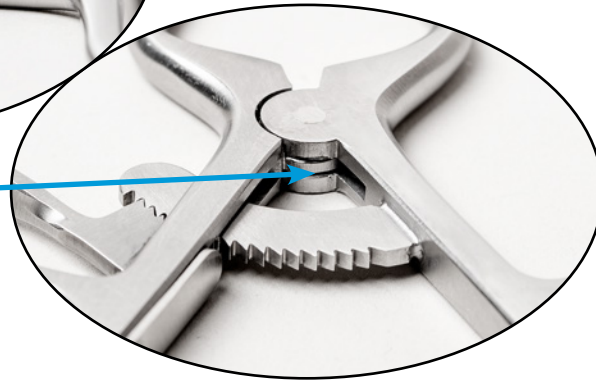

Weitlaner

00-2366-060_070-00

Cleaning Instructions

Flush inside joints

**Depress lever and flush
and brush teeth and slot**

Flush and brush teeth

Flush and brush leaf spring

97-2366-011-00 Printed in USA ©2014 Zimmer, Inc.