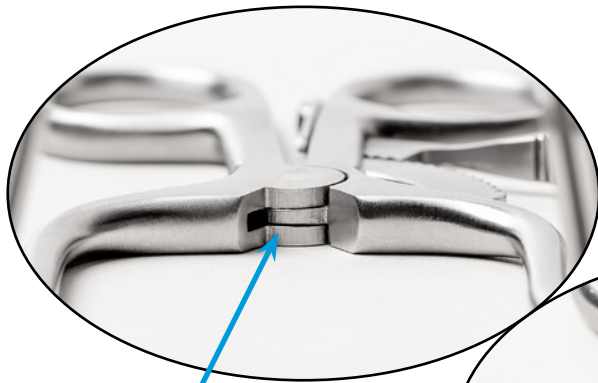

Weitlaner

00-2366-060_070-00

Cleaning Instructions

Flush inside joints

**Depress lever and flush
and brush teeth and slot**

Flush and brush teeth

Flush and brush leaf spring

97-2366-011-00 Printed in USA ©2014 Zimmer, Inc.