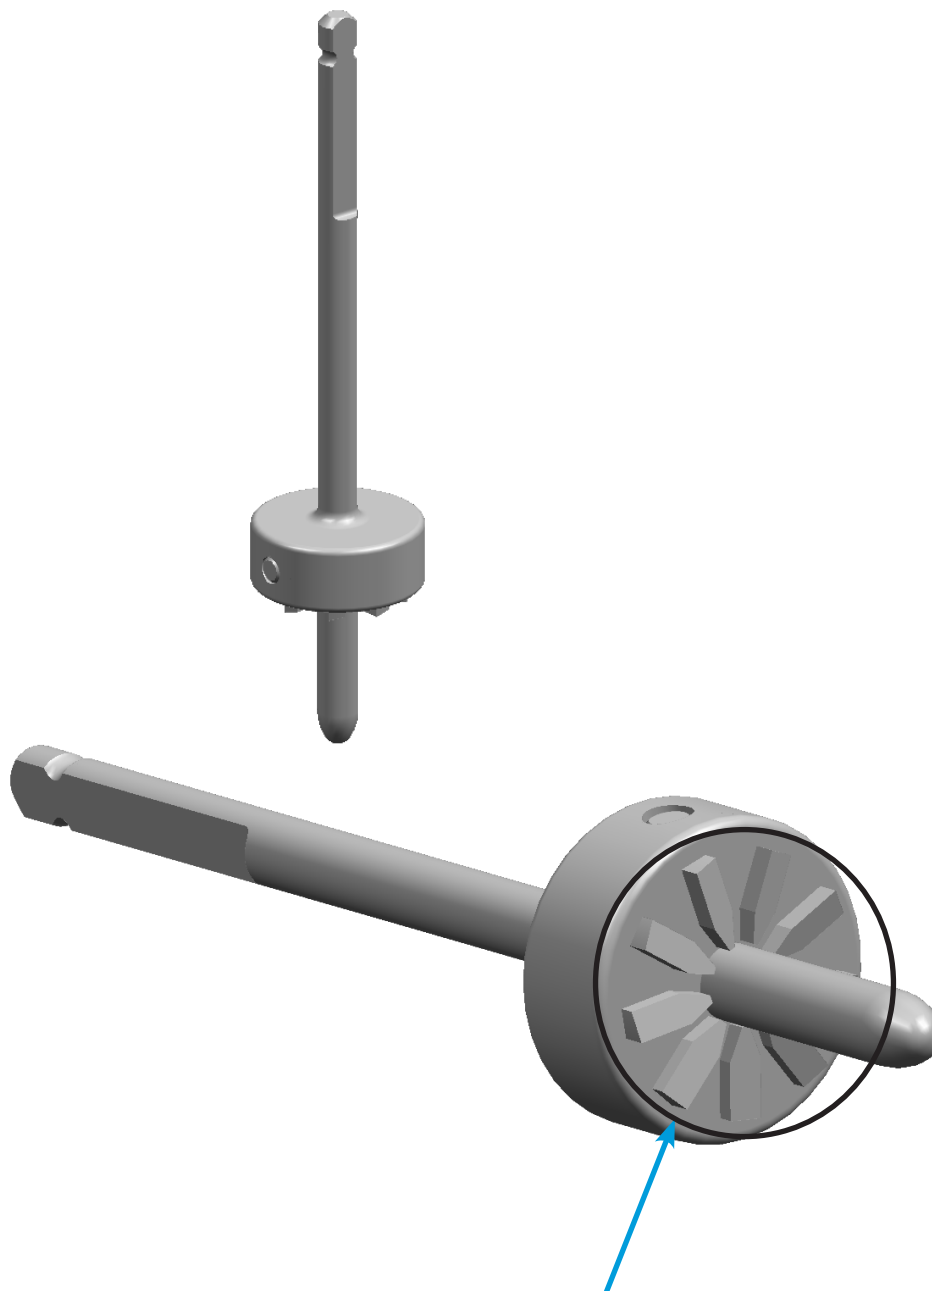

Cleaning Instructions
Zimmer® L2L™ Radial Head System

Radial Neck Planer

00-8701-031-00

00-8701-031-01

Brush Cutting Teeth All Around