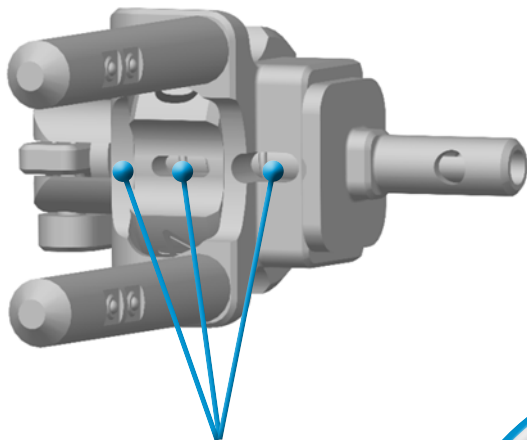

Persona™ Adjustable Resection Tower 42-5099-008-00

Cleaning Instructions

Rotate Dial

1 Flush window while rotating dial

2 Flush Bore

3 Flush 4 Ball Plungers

4 Flush 3 Ball Plungers (rotate dial)

5 Flush Spring Cavity (top and bottom)

6 Flush Spring Cavity (rotate dial)

7 Flush Spring Cavity (rotate dial; both sides)

97-5026-012-00 MC0000099147/00 Printed in USA ©2013 Zimmer, Inc.