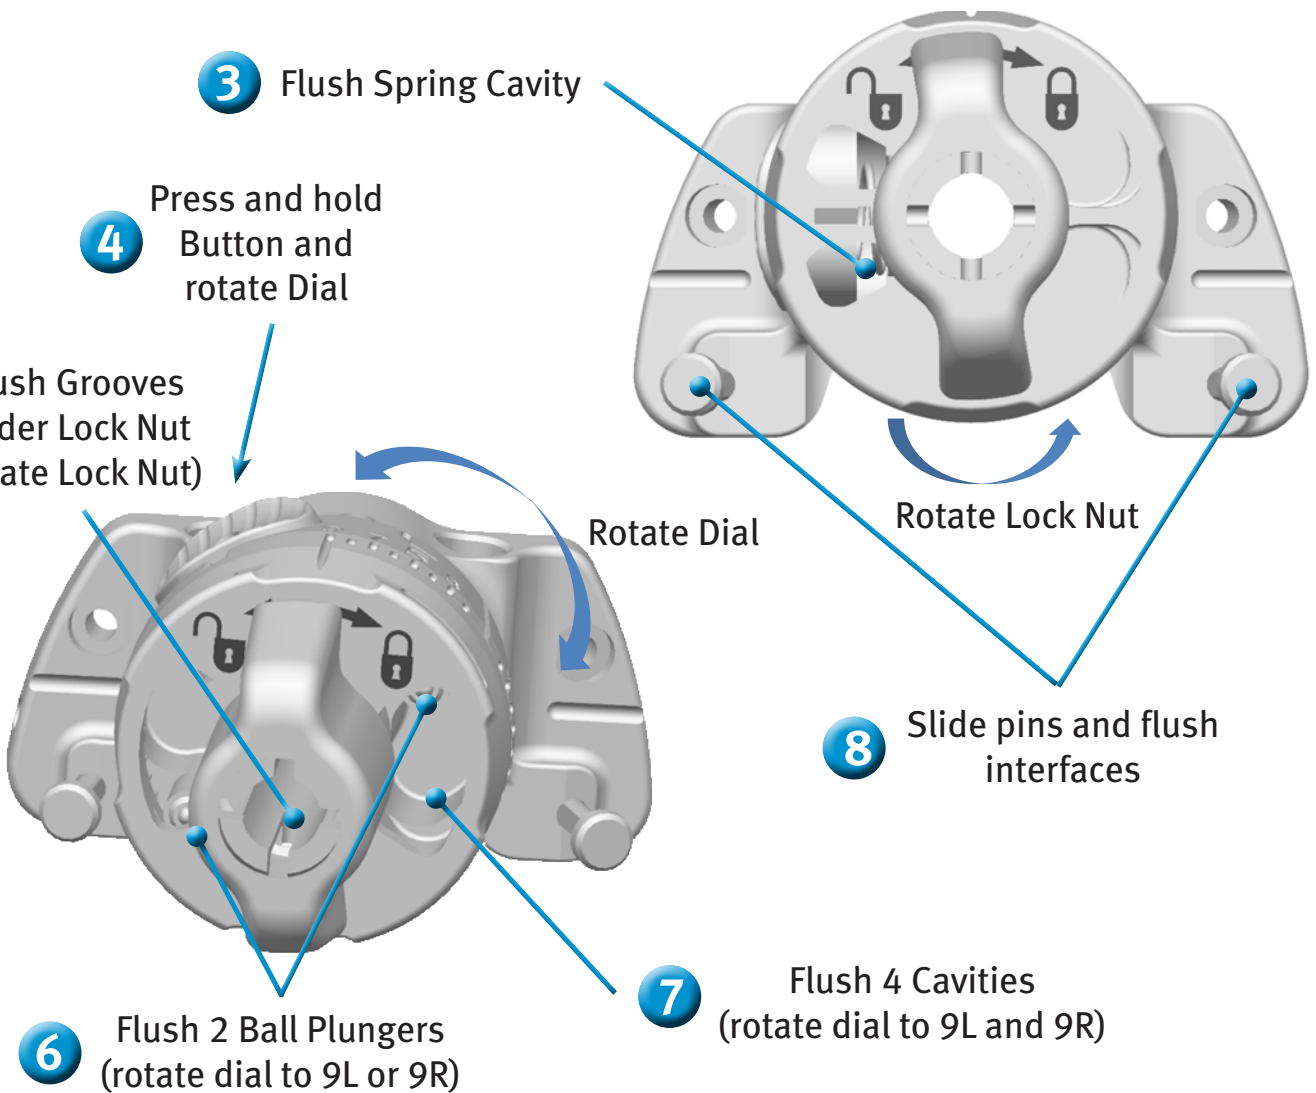

Persona™ Adjustable Valgus Guide 42-5099-004-00

Cleaning Instructions

3 Flush Spring Cavity

4 Press and hold
Button and
rotate Dial

5 Flush Grooves
under Lock Nut
(rotate Lock Nut)

97-5026-013-00 MC0000099147/00 Printed in USA ©2013 Zimmer, Inc.