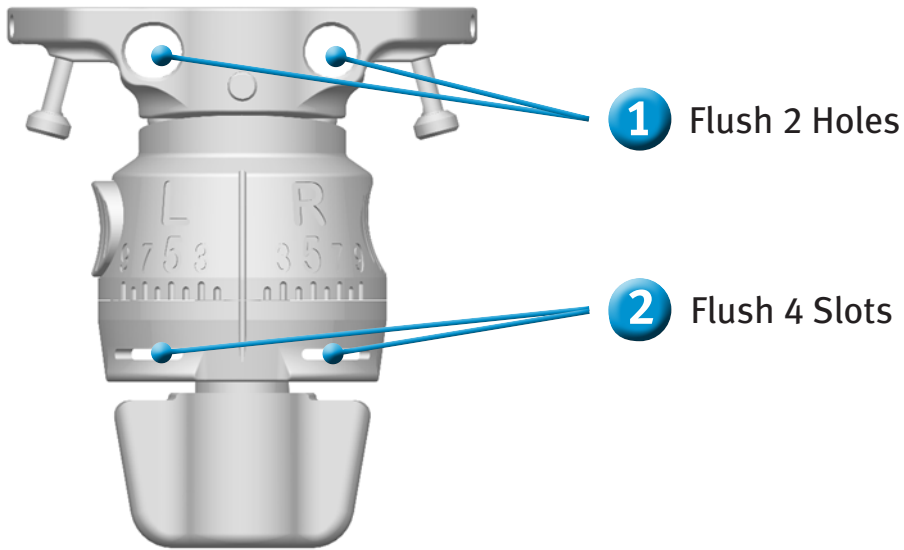

Persona™ Adjustable Valgus Guide 42-5099-004-00

Cleaning Instructions

3 Flush Spring Cavity

4 Press and hold
Button and
rotate Dial

5 Flush Grooves
under Lock Nut
(rotate Lock Nut)

97-5026-013-00 MC0000099147/00 Printed in USA ©2013 Zimmer, Inc.