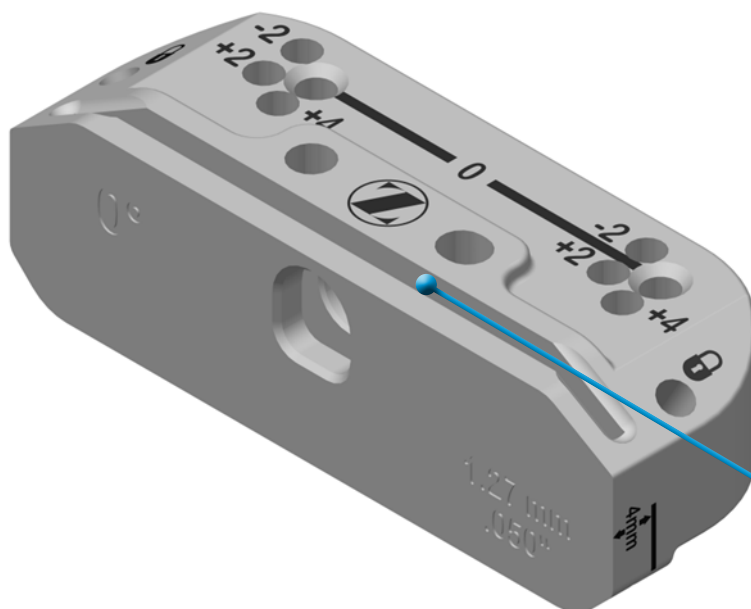

Persona™ Distal Cut Guide 42-5099-010-00

Cleaning Instructions

1 Flush all Holes
on top surface

2 Flush Slot

3 Flush Hole

97-5026-011-00 MC0000099147/00 Printed in USA ©2013 Zimmer, Inc.