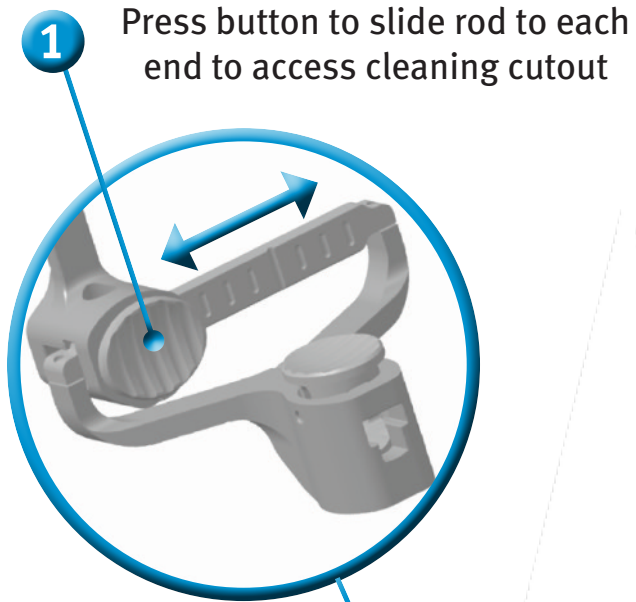

Persona™
EM Distal Rod
42-5399-002-00

Cleaning Instructions

Depress button and flush and brush threads

Flush through top hole

Flush and brush threads