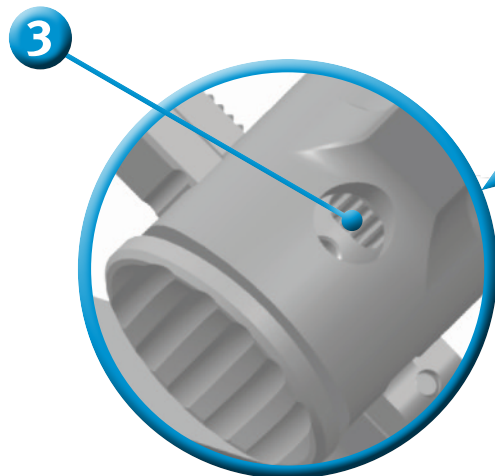

Persona™
EM Distal Rod
42-5399-002-00

Cleaning Instructions

Depress button and flush and brush threads

Flush through top hole

Flush and brush threads