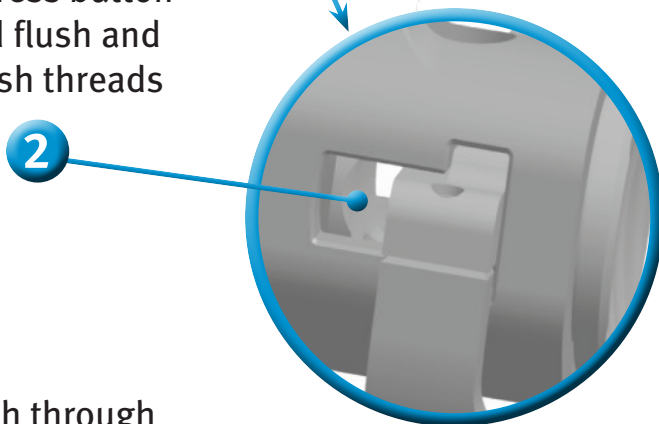

Persona™
EM Distal Rod
42-5399-002-00

Cleaning Instructions

Depress button and flush and brush threads

Flush through top hole

Flush and brush threads