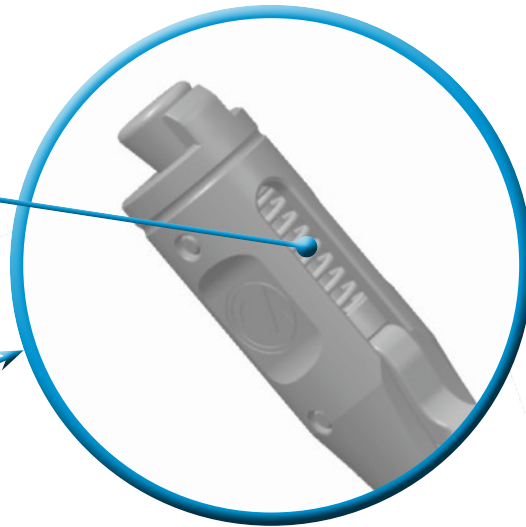

**Persona™
EM Proximal Tube
42-5399-001-00**

Cleaning Instructions

Flush and brush spring
cavity (on both sides)

1

Flush and brush dial
cavities

2

97-5026-057-00 Printed in USA ©2012 Zimmer, Inc.

Flush and brush
dial cavities