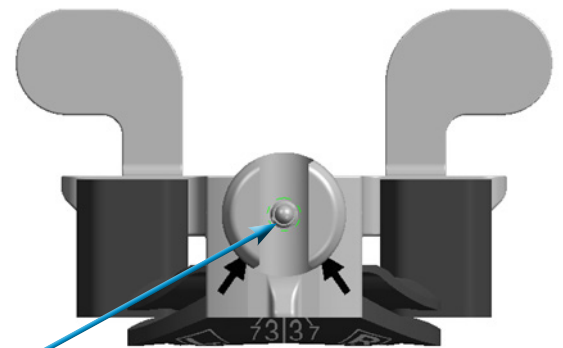

# Persona™ Posterior Referencing Sizer 42-5099-040-00

Cleaning Instructions

**1** Flush and Brush

**2** Flush Through Holes

**3** Flush and Brush

**4** Flush Thru Spring

**5** Flush Thru

97-5026-019-00 MC101540 Printed in USA ©2013 Zimmer, Inc.