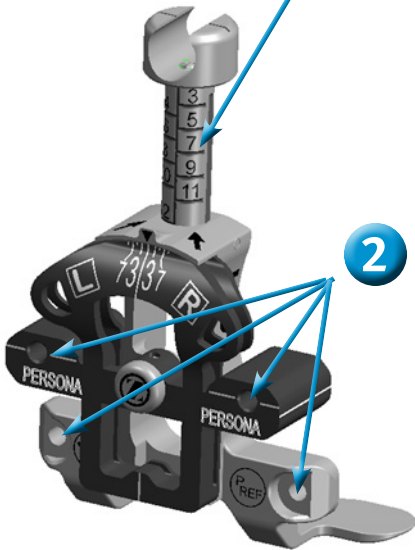

# Persona™ Posterior Referencing Sizer 42-5099-040-00

Cleaning Instructions

**1** Flush and Brush

**2** Flush Through Holes

**3** Flush and Brush

**4** Flush Thru Spring

**5** Flush Thru

97-5026-019-00 MC101540 Printed in USA ©2013 Zimmer, Inc.