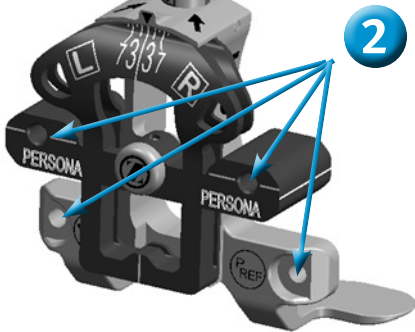

# Persona™ Posterior Referencing Sizer 42-5099-040-00

Cleaning Instructions

**1** Flush and Brush

**2** Flush Through Holes

**3** Flush and Brush

**4** Flush Thru Spring

**5** Flush Thru

97-5026-019-00 MC101540 Printed in USA ©2013 Zimmer, Inc.