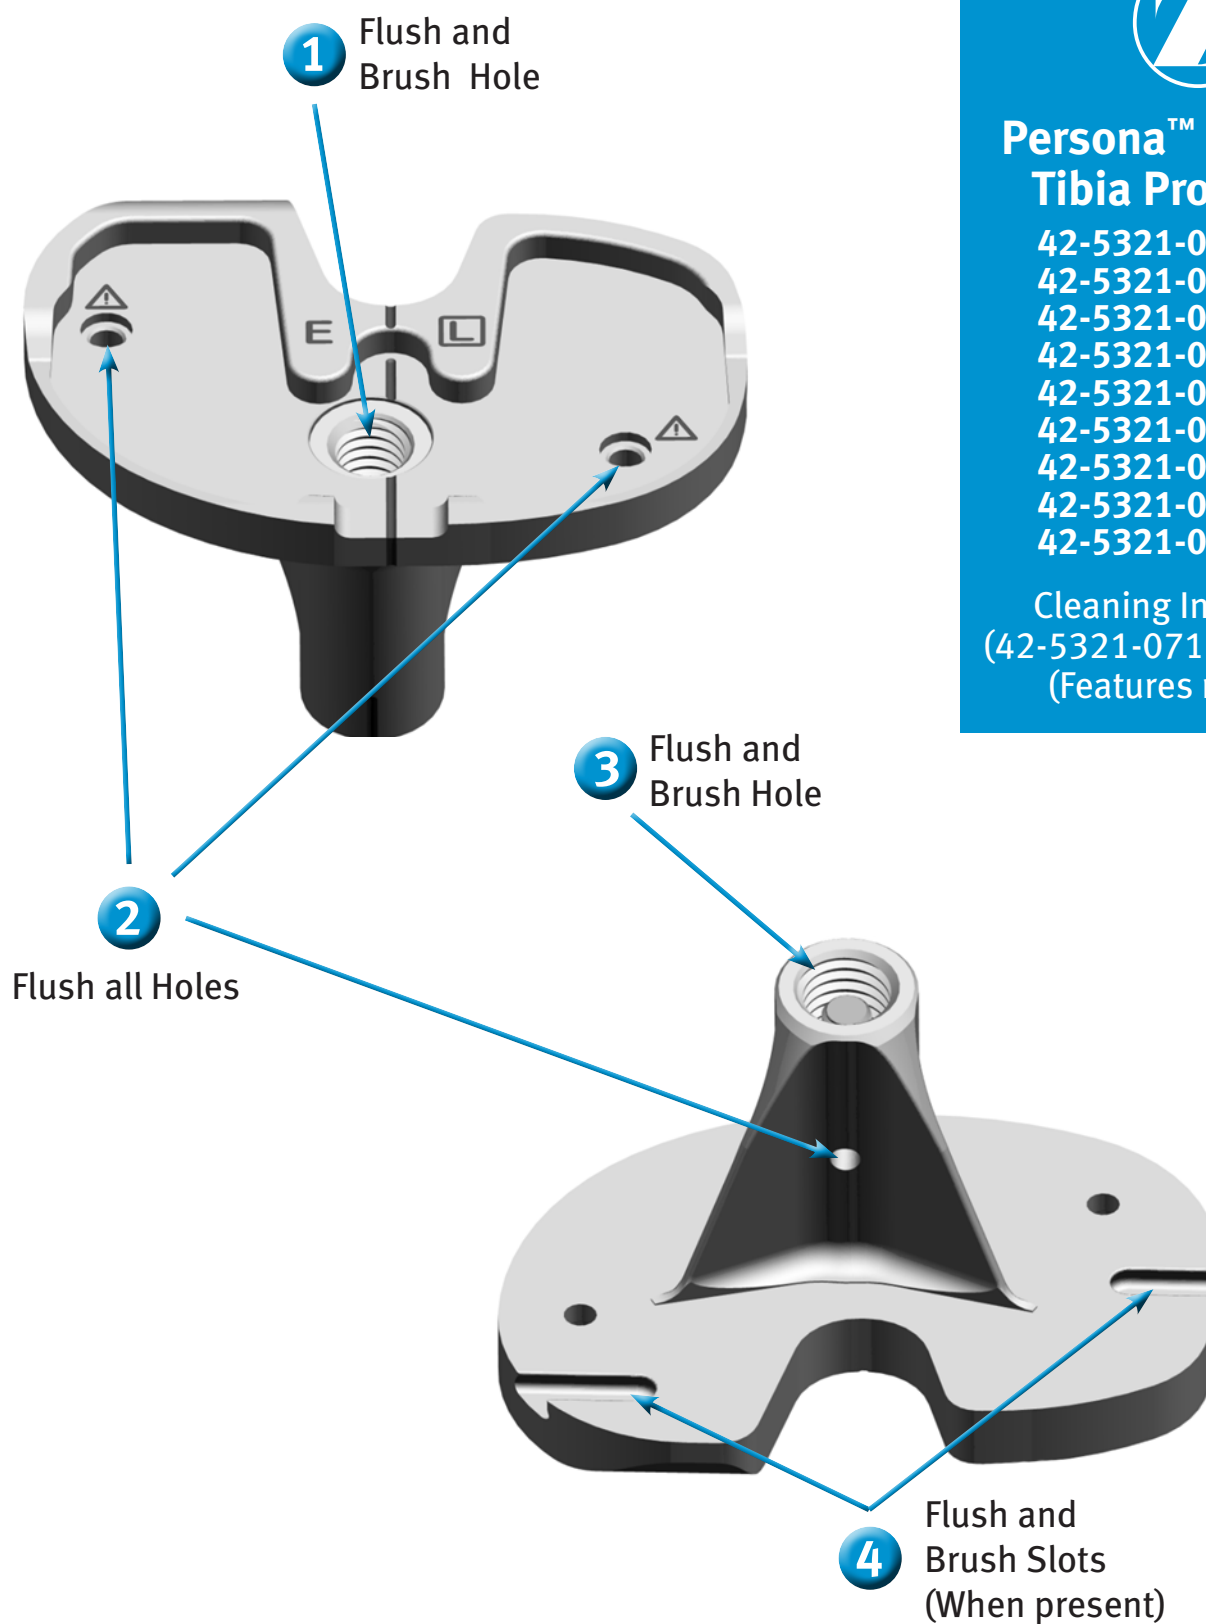

Persona™ Stemmed Tibia Provisional

42-5321-058-01_02
42-5321-061-01_02
42-5321-064-01_02
42-5321-067-01_02
42-5321-071-01_02
42-5321-075-01_02
42-5321-079-01_02
42-5321-083-01_02
42-5321-088-01_02

Cleaning Instructions
(42-5321-071-01 is shown)
(Features may vary)