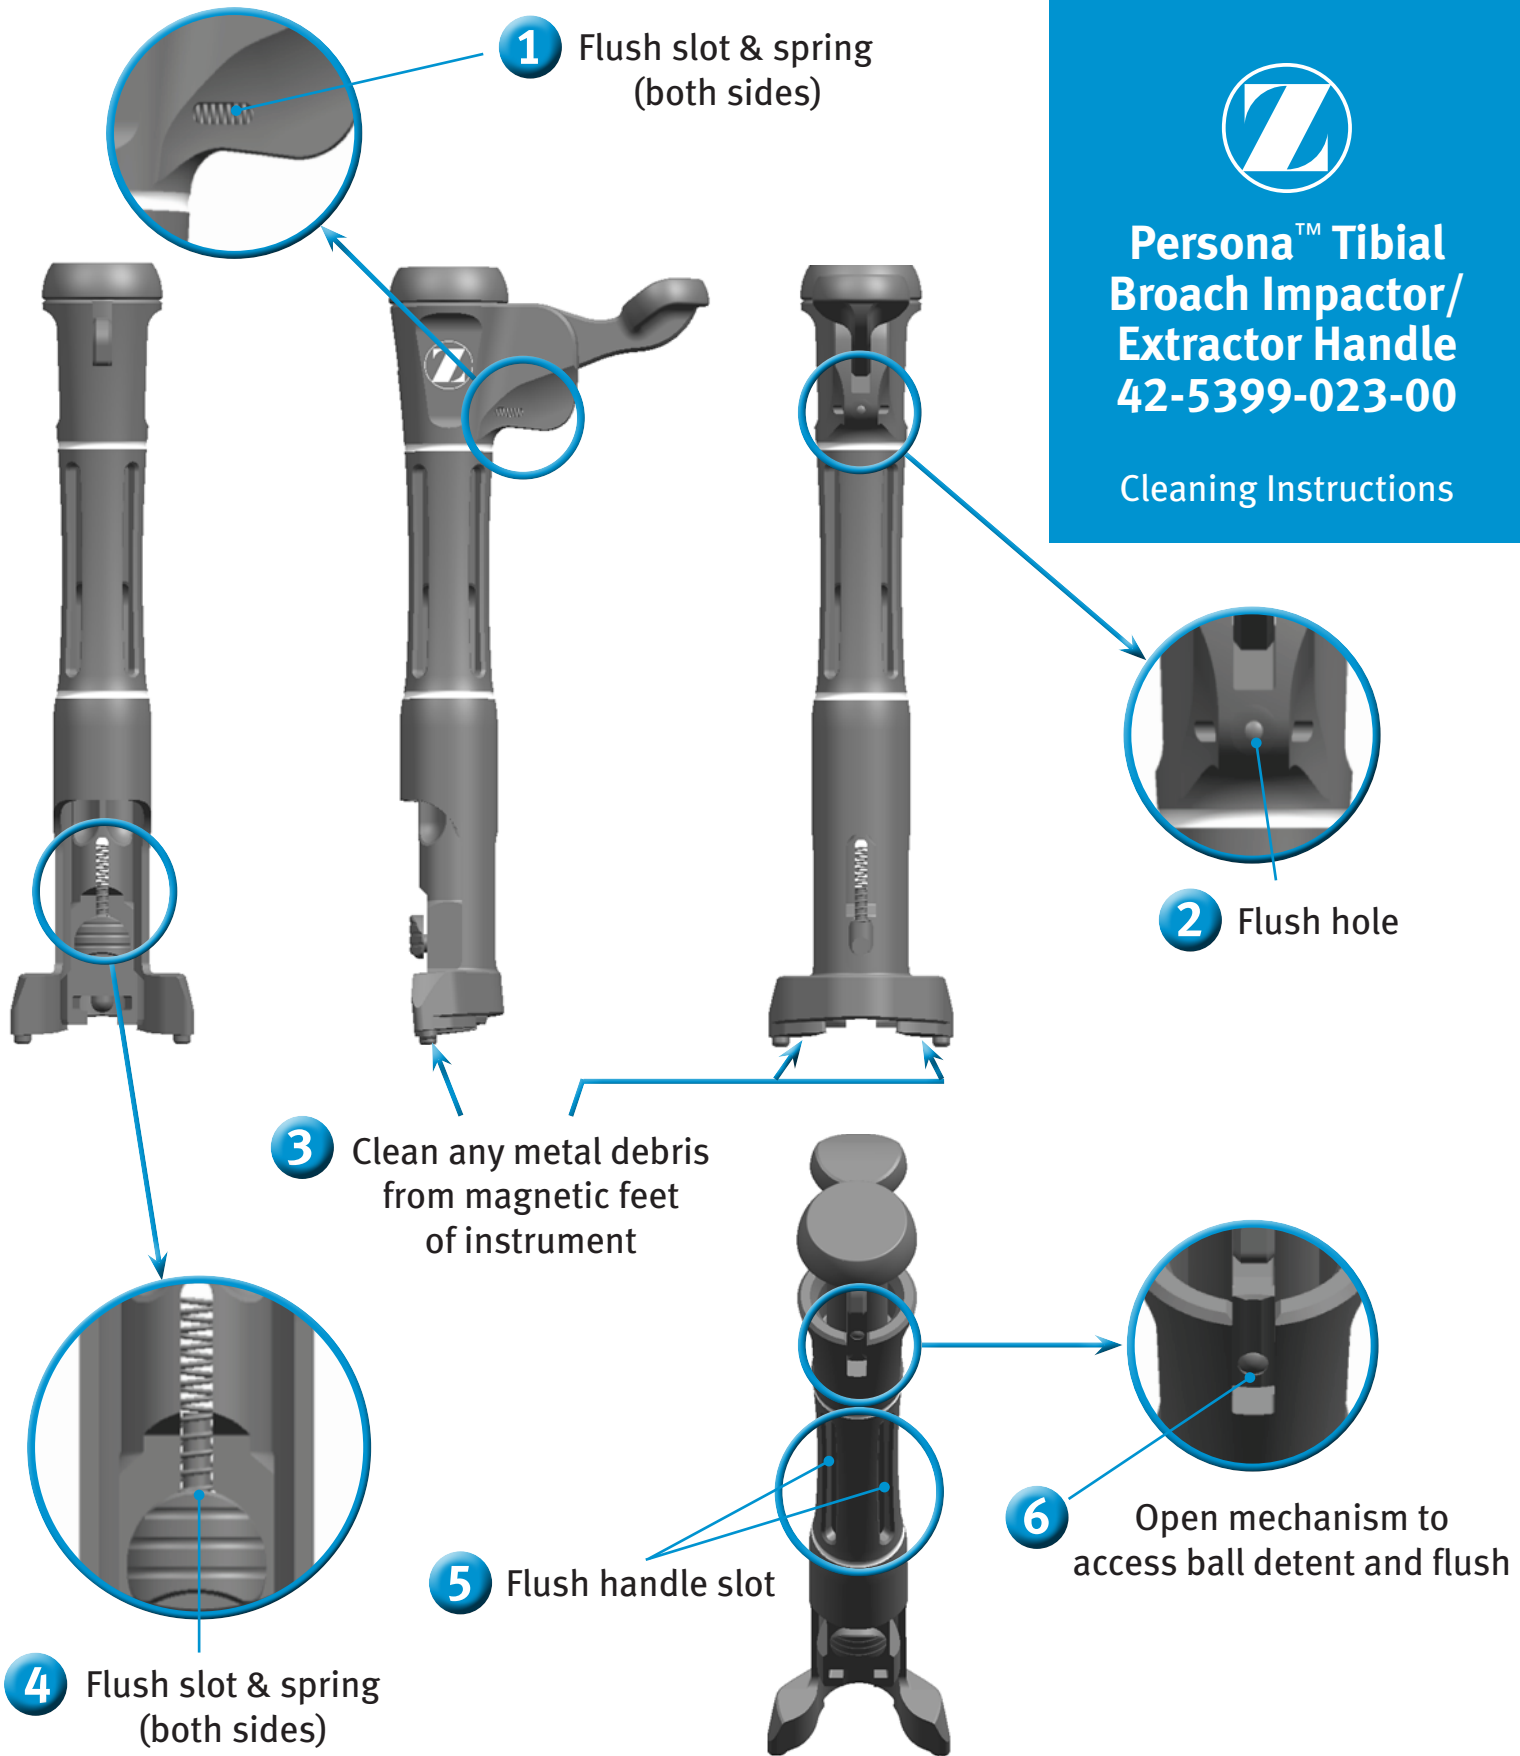

Persona™ Tibial Broach Impactor/ Extractor Handle 42-5399-023-00

Cleaning Instructions

97-5026-069-00 1111-K10 Printed in USA ©2012 Zimmer, Inc.