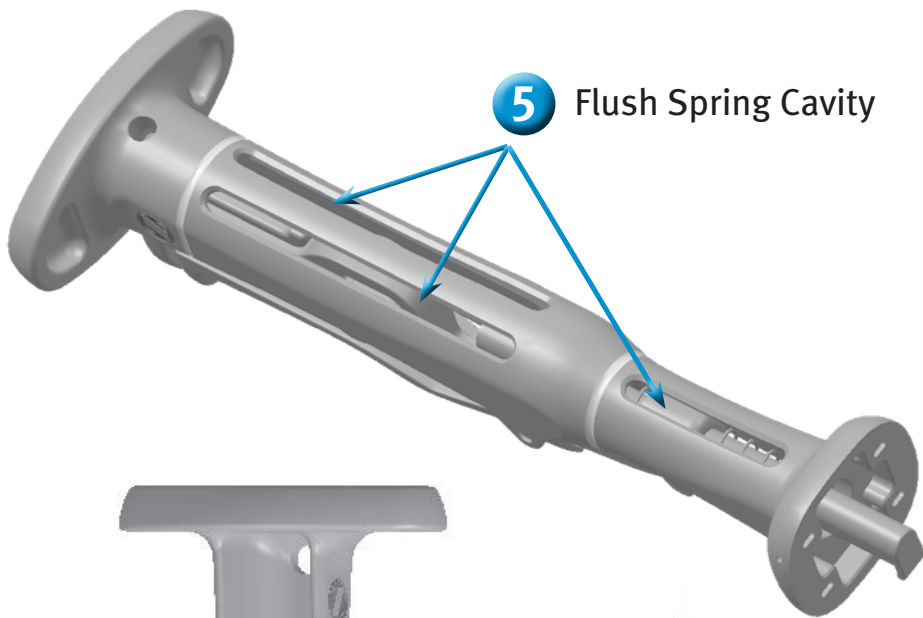

Persona™ TM Tibial
Inserter
42-5099-092-10

Cleaning Instructions

97-5026-014-00 MC0000099957/00 Printed in USA ©2013 Zimmer, Inc.

**Persona™ TM Tibial
Inserter
42-5099-092-10**

Cleaning Instructions

97-5026-014-00 MC0000099957/00 Printed in USA ©2013 Zimmer, Inc.