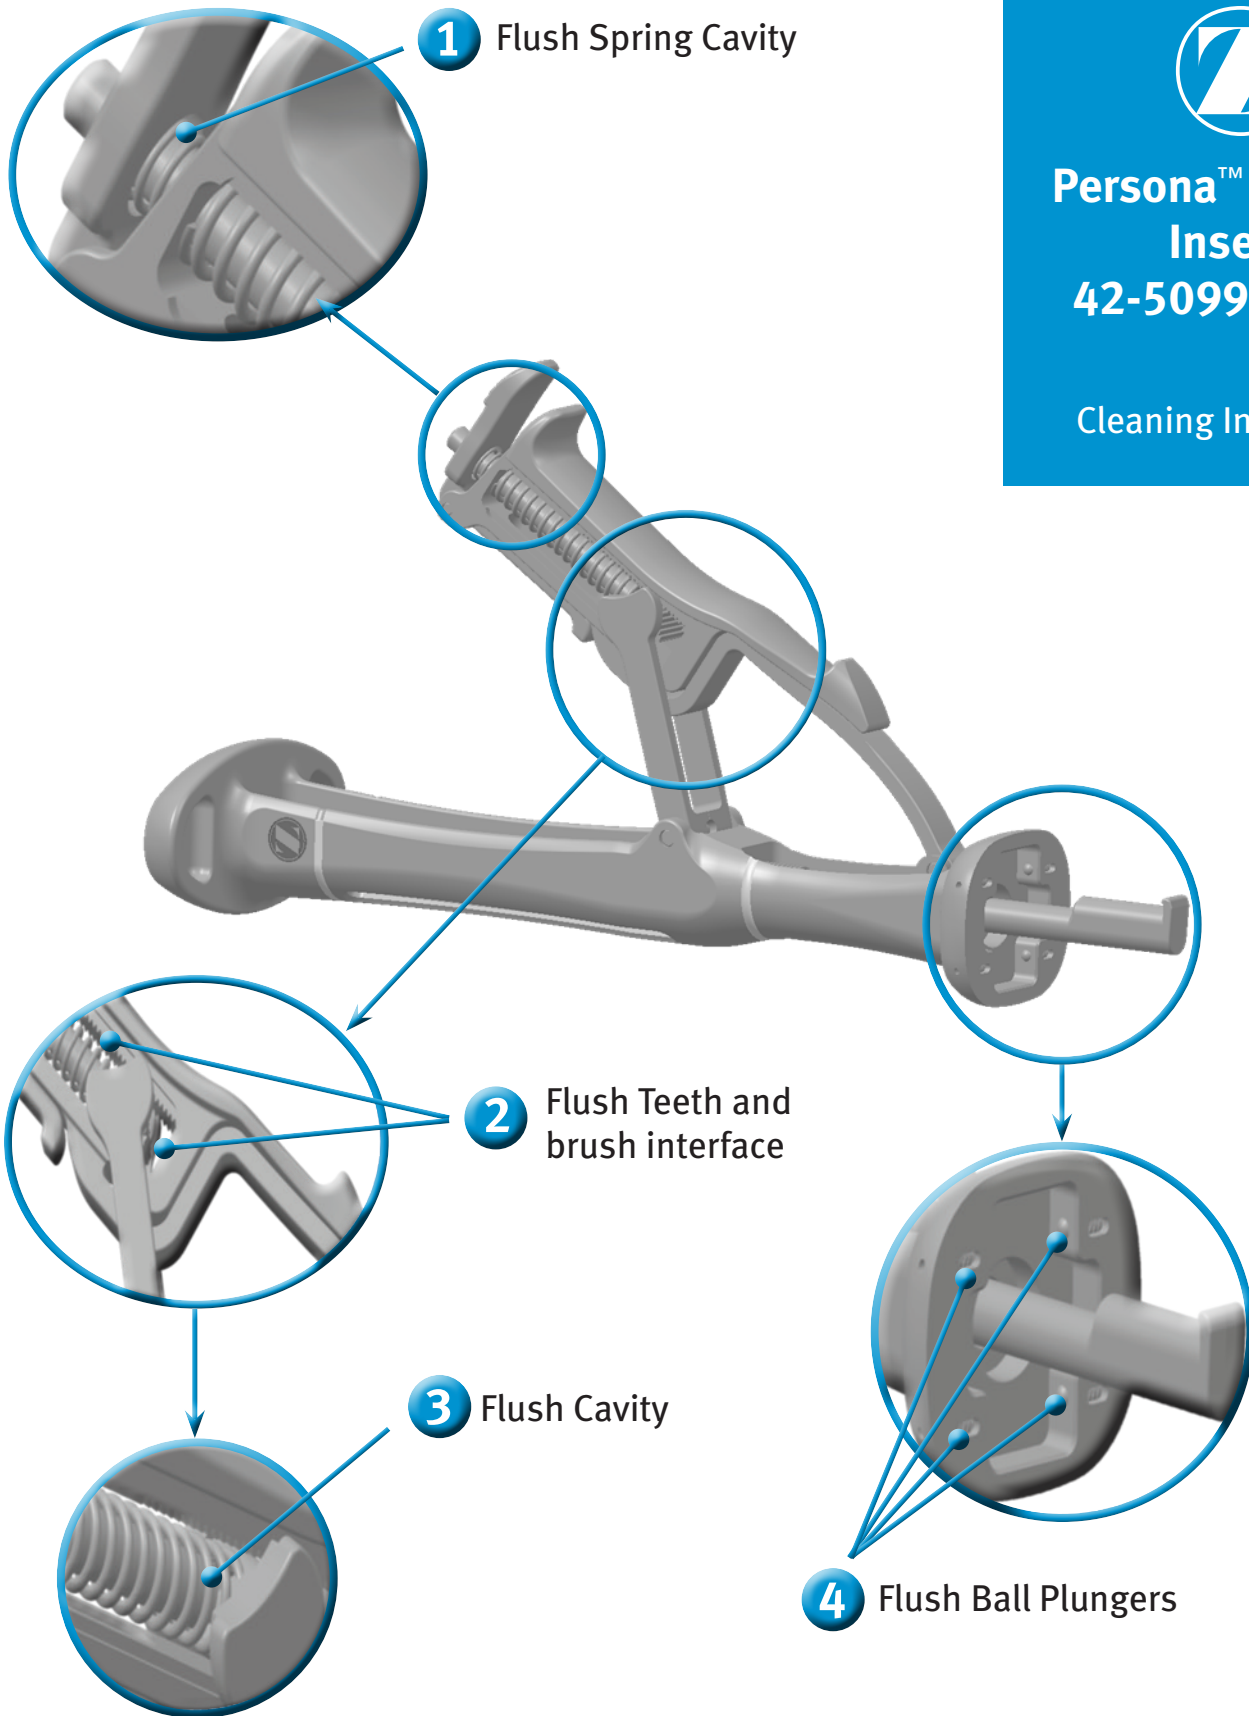

Persona™ TM Tibial
Inserter
42-5099-092-10

Cleaning Instructions

97-5026-014-00 MC0000099957/00 Printed in USA ©2013 Zimmer, Inc.

**Persona™ TM Tibial
Inserter
42-5099-092-10**

Cleaning Instructions

97-5026-014-00 MC0000099957/00 Printed in USA ©2013 Zimmer, Inc.