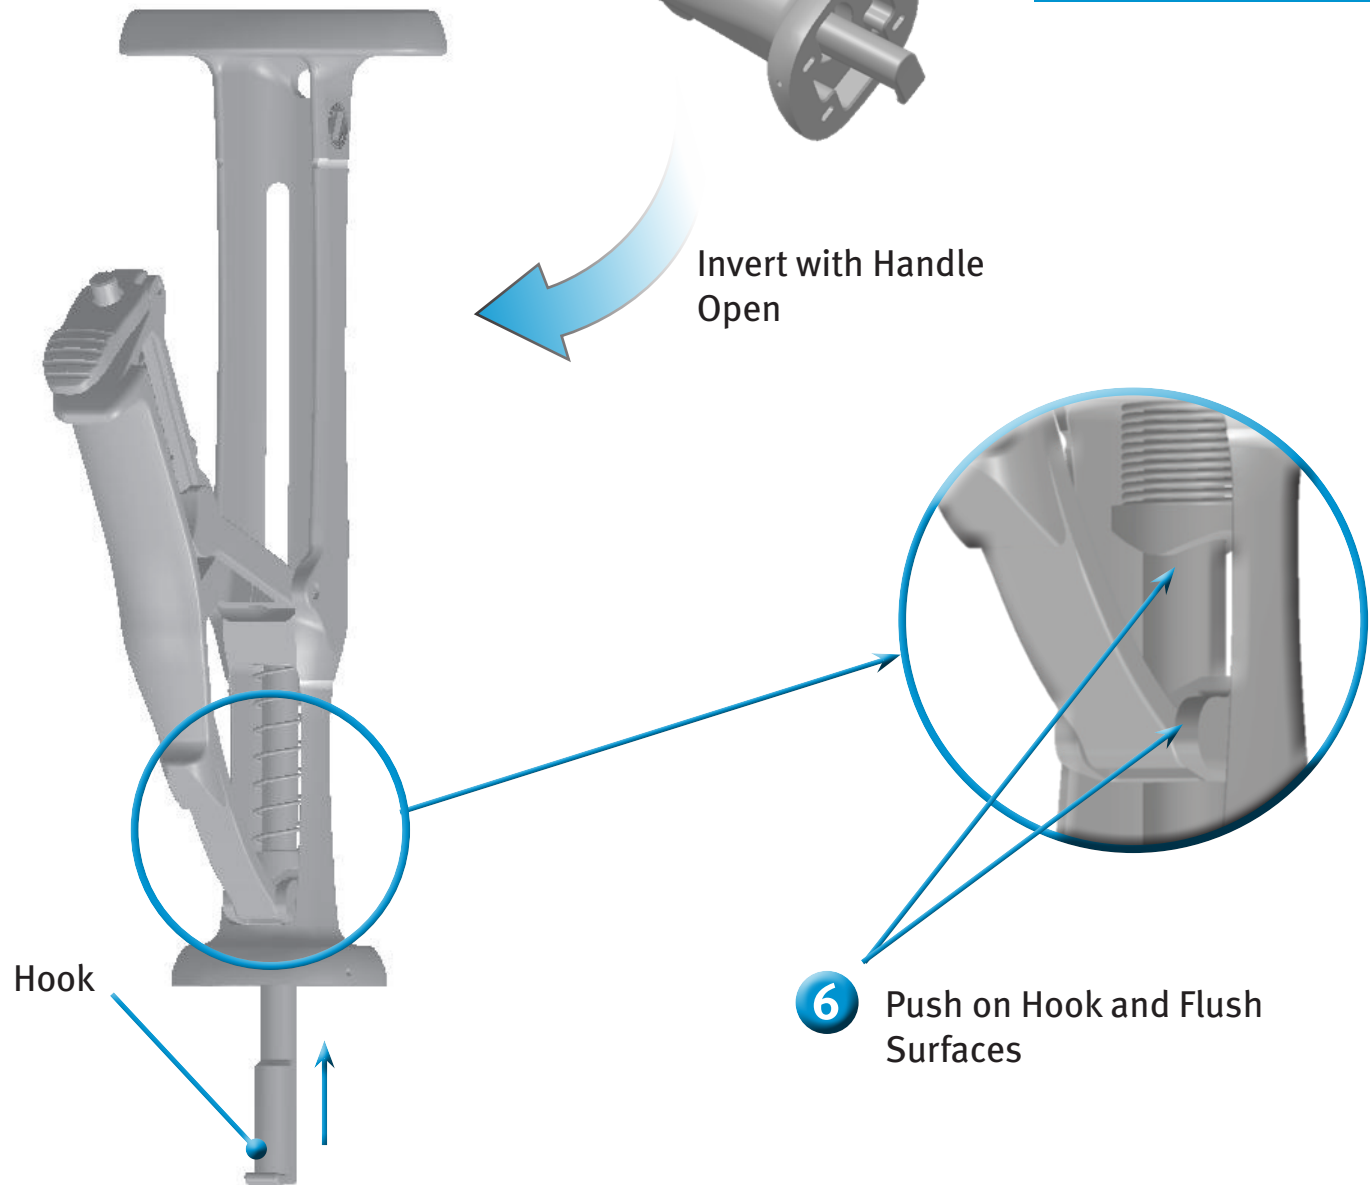

Persona™ TM Tibial
Inserter
42-5099-092-10

Cleaning Instructions

97-5026-014-00 MC0000099957/00 Printed in USA ©2013 Zimmer, Inc.

**Persona™ TM Tibial
Inserter
42-5099-092-10**

Cleaning Instructions

97-5026-014-00 MC0000099957/00 Printed in USA ©2013 Zimmer, Inc.